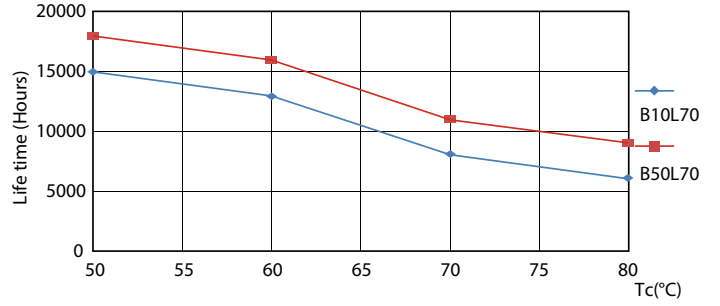

Spectral Power Distribution Colour - Ecofit LEDtube 1500mm 20W 865 T8 I

Ecofit Ledtubes T8

Kullanım Ömrü

Lumen Maintenance Diagram - Ecofit LEDtube 1500mm 20W 865 T8 I

Lumen Maintenance Diagram - Ecofit LEDtube 1500mm 20W 865 T8 I