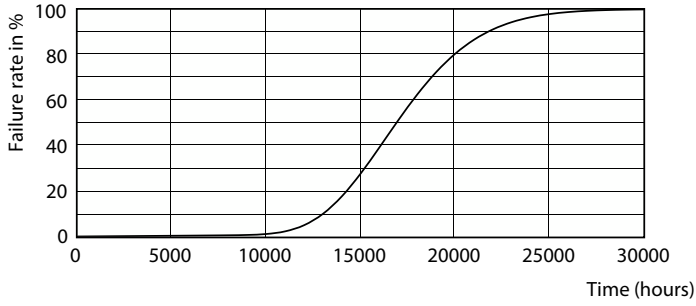

Spectral Power Distribution Colour - Ecofit LEDtube 1500mm 20W 865 T8 I

Ecofit Ledtubes T8

Kullanım Ömrü

Lumen Maintenance Diagram - Ecofit LEDtube 1500mm 20W 865 T8 I

Lumen Maintenance Diagram - Ecofit LEDtube 1500mm 20W 865 T8 I