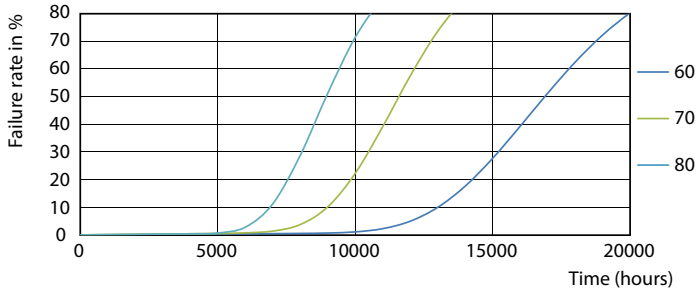

LEDtube Ecofit 16W G13 840 24D ND